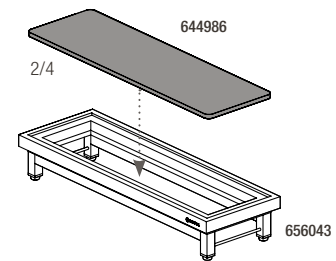

Noir brut - Matt slate style

642500

32,5 x 26,5 x 1 cm
12 3/4 x 10 1/2 x 1/2"

Noir brut - Matt slate style

644986

54 x 16,5 x 0,8 cm
21 1/4 x 6 1/2 x 1/4"

Inox 18/10 miroir
18/10 Stainless steel mirror

656665

L. 21 cm - 8 1/4"

Basalt Noir brut
Matt slate style