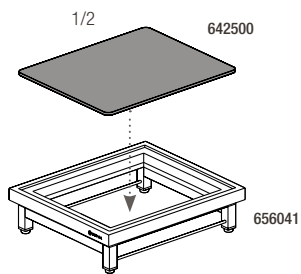

Noir brut - Matt slate style

642500

32,5 x 26,5 x 1 cm
12 3/4 x 10 1/2 x 1/2"

Noir brut - Matt slate style

644986

54 x 16,5 x 0,8 cm
21 1/4 x 6 1/2 x 1/4"

Inox 18/10 miroir
18/10 Stainless steel mirror

656665

L. 21 cm - 8 1/4"

Basalt Noir brut
Matt slate style